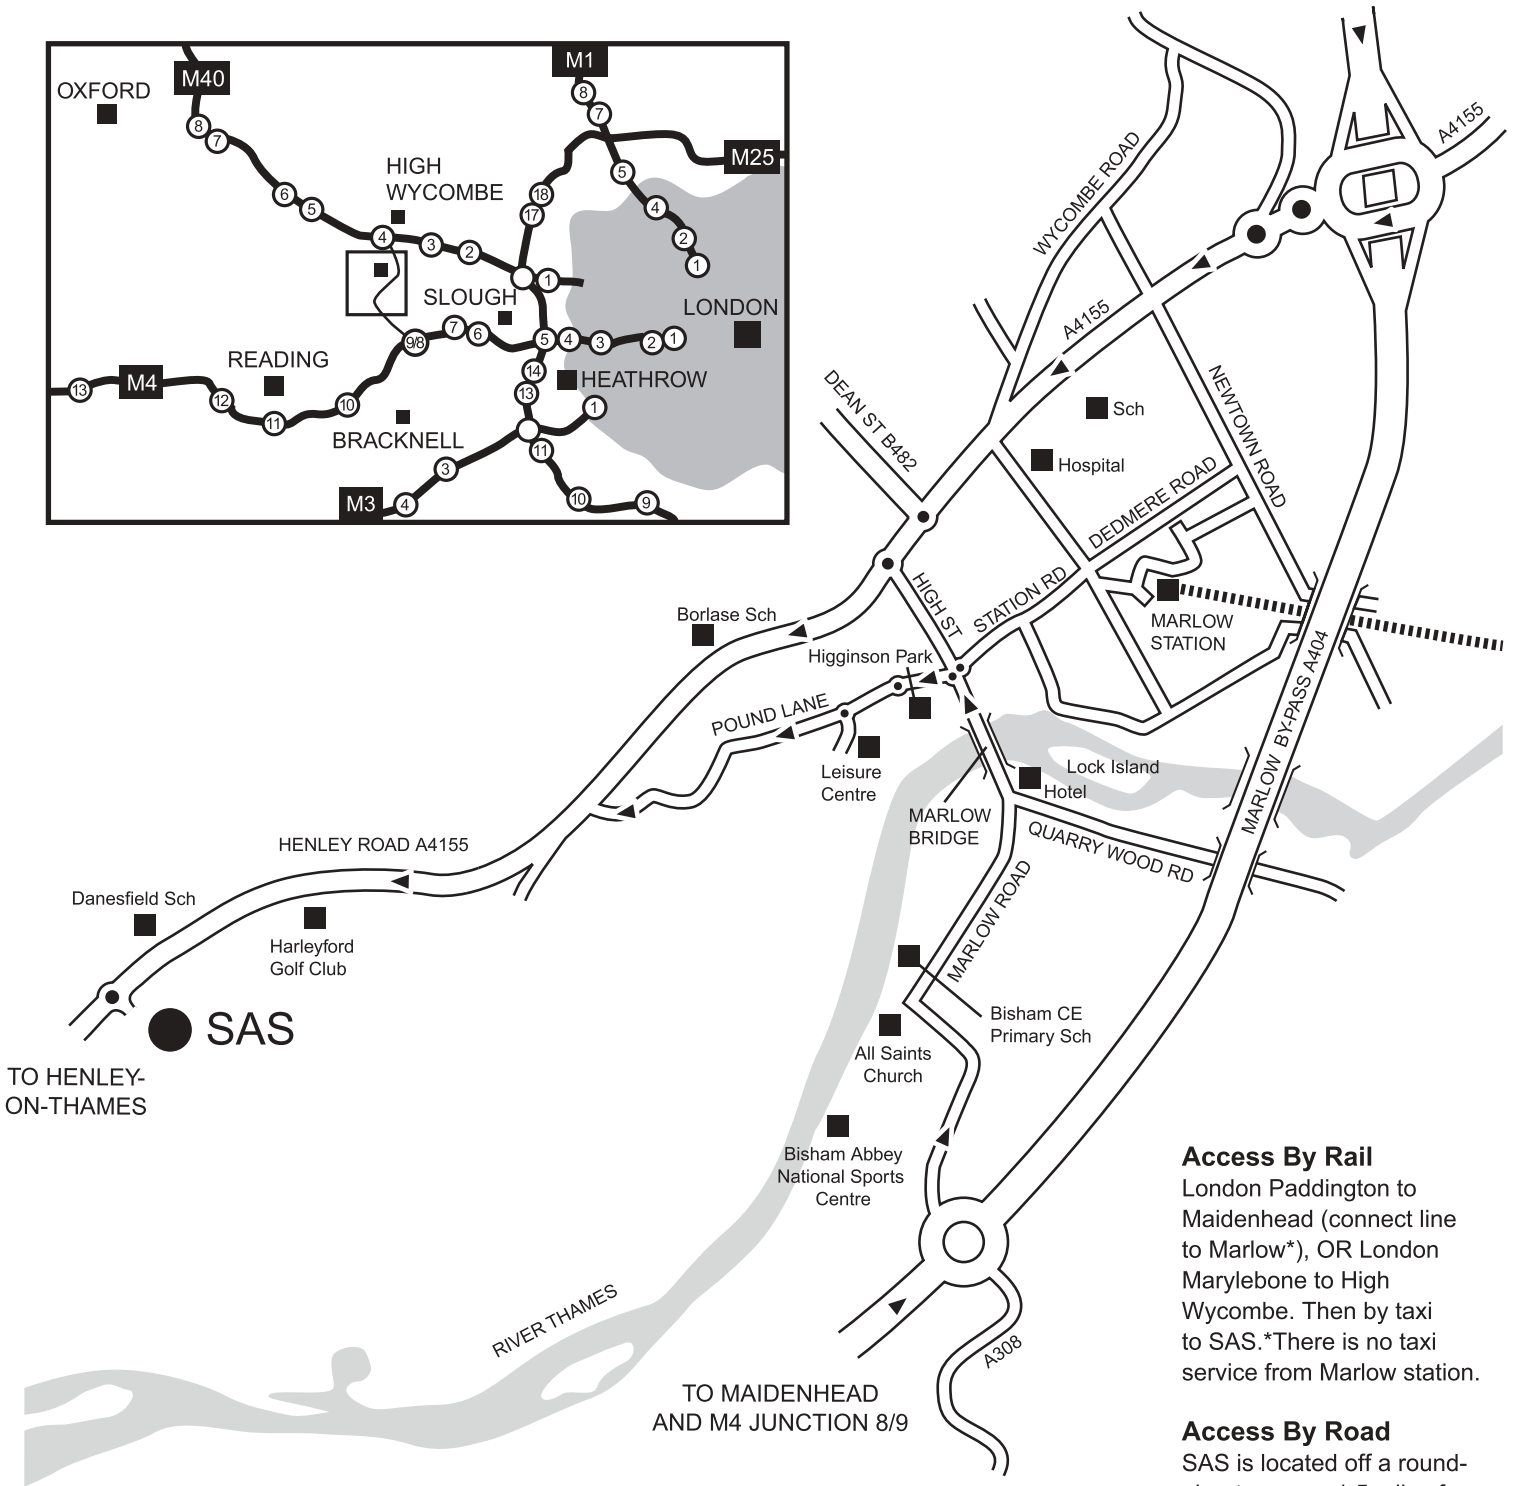

TO HIGH WYCOMBE
AND M40 JUNCTION 4

TO HENLEY-
ON-THAMES

TO MAIDENHEAD
AND M4 JUNCTION 8/9

Access By Rail

London Paddington to Maidenhead (connect line to Marlow*), OR London Marylebone to High Wycombe. Then by taxi to SAS.*There is no taxi service from Marlow station.

Access By Road

SAS is located off a round-about approx. 1.5 miles from Marlow on the A4155, Henley Road.

Access By Bus

Bus number 329 High Wycombe to Reading via Marlow and Henley. Danesfield School, Medmenham stop.

Access By Air

London Heathrow is about 30 miles from SAS by car.

**SAS UK, Wittington House, Henley Road,
Medmenham, Marlow, Bucks. SL7 2EB
Tel: 01628 486933**